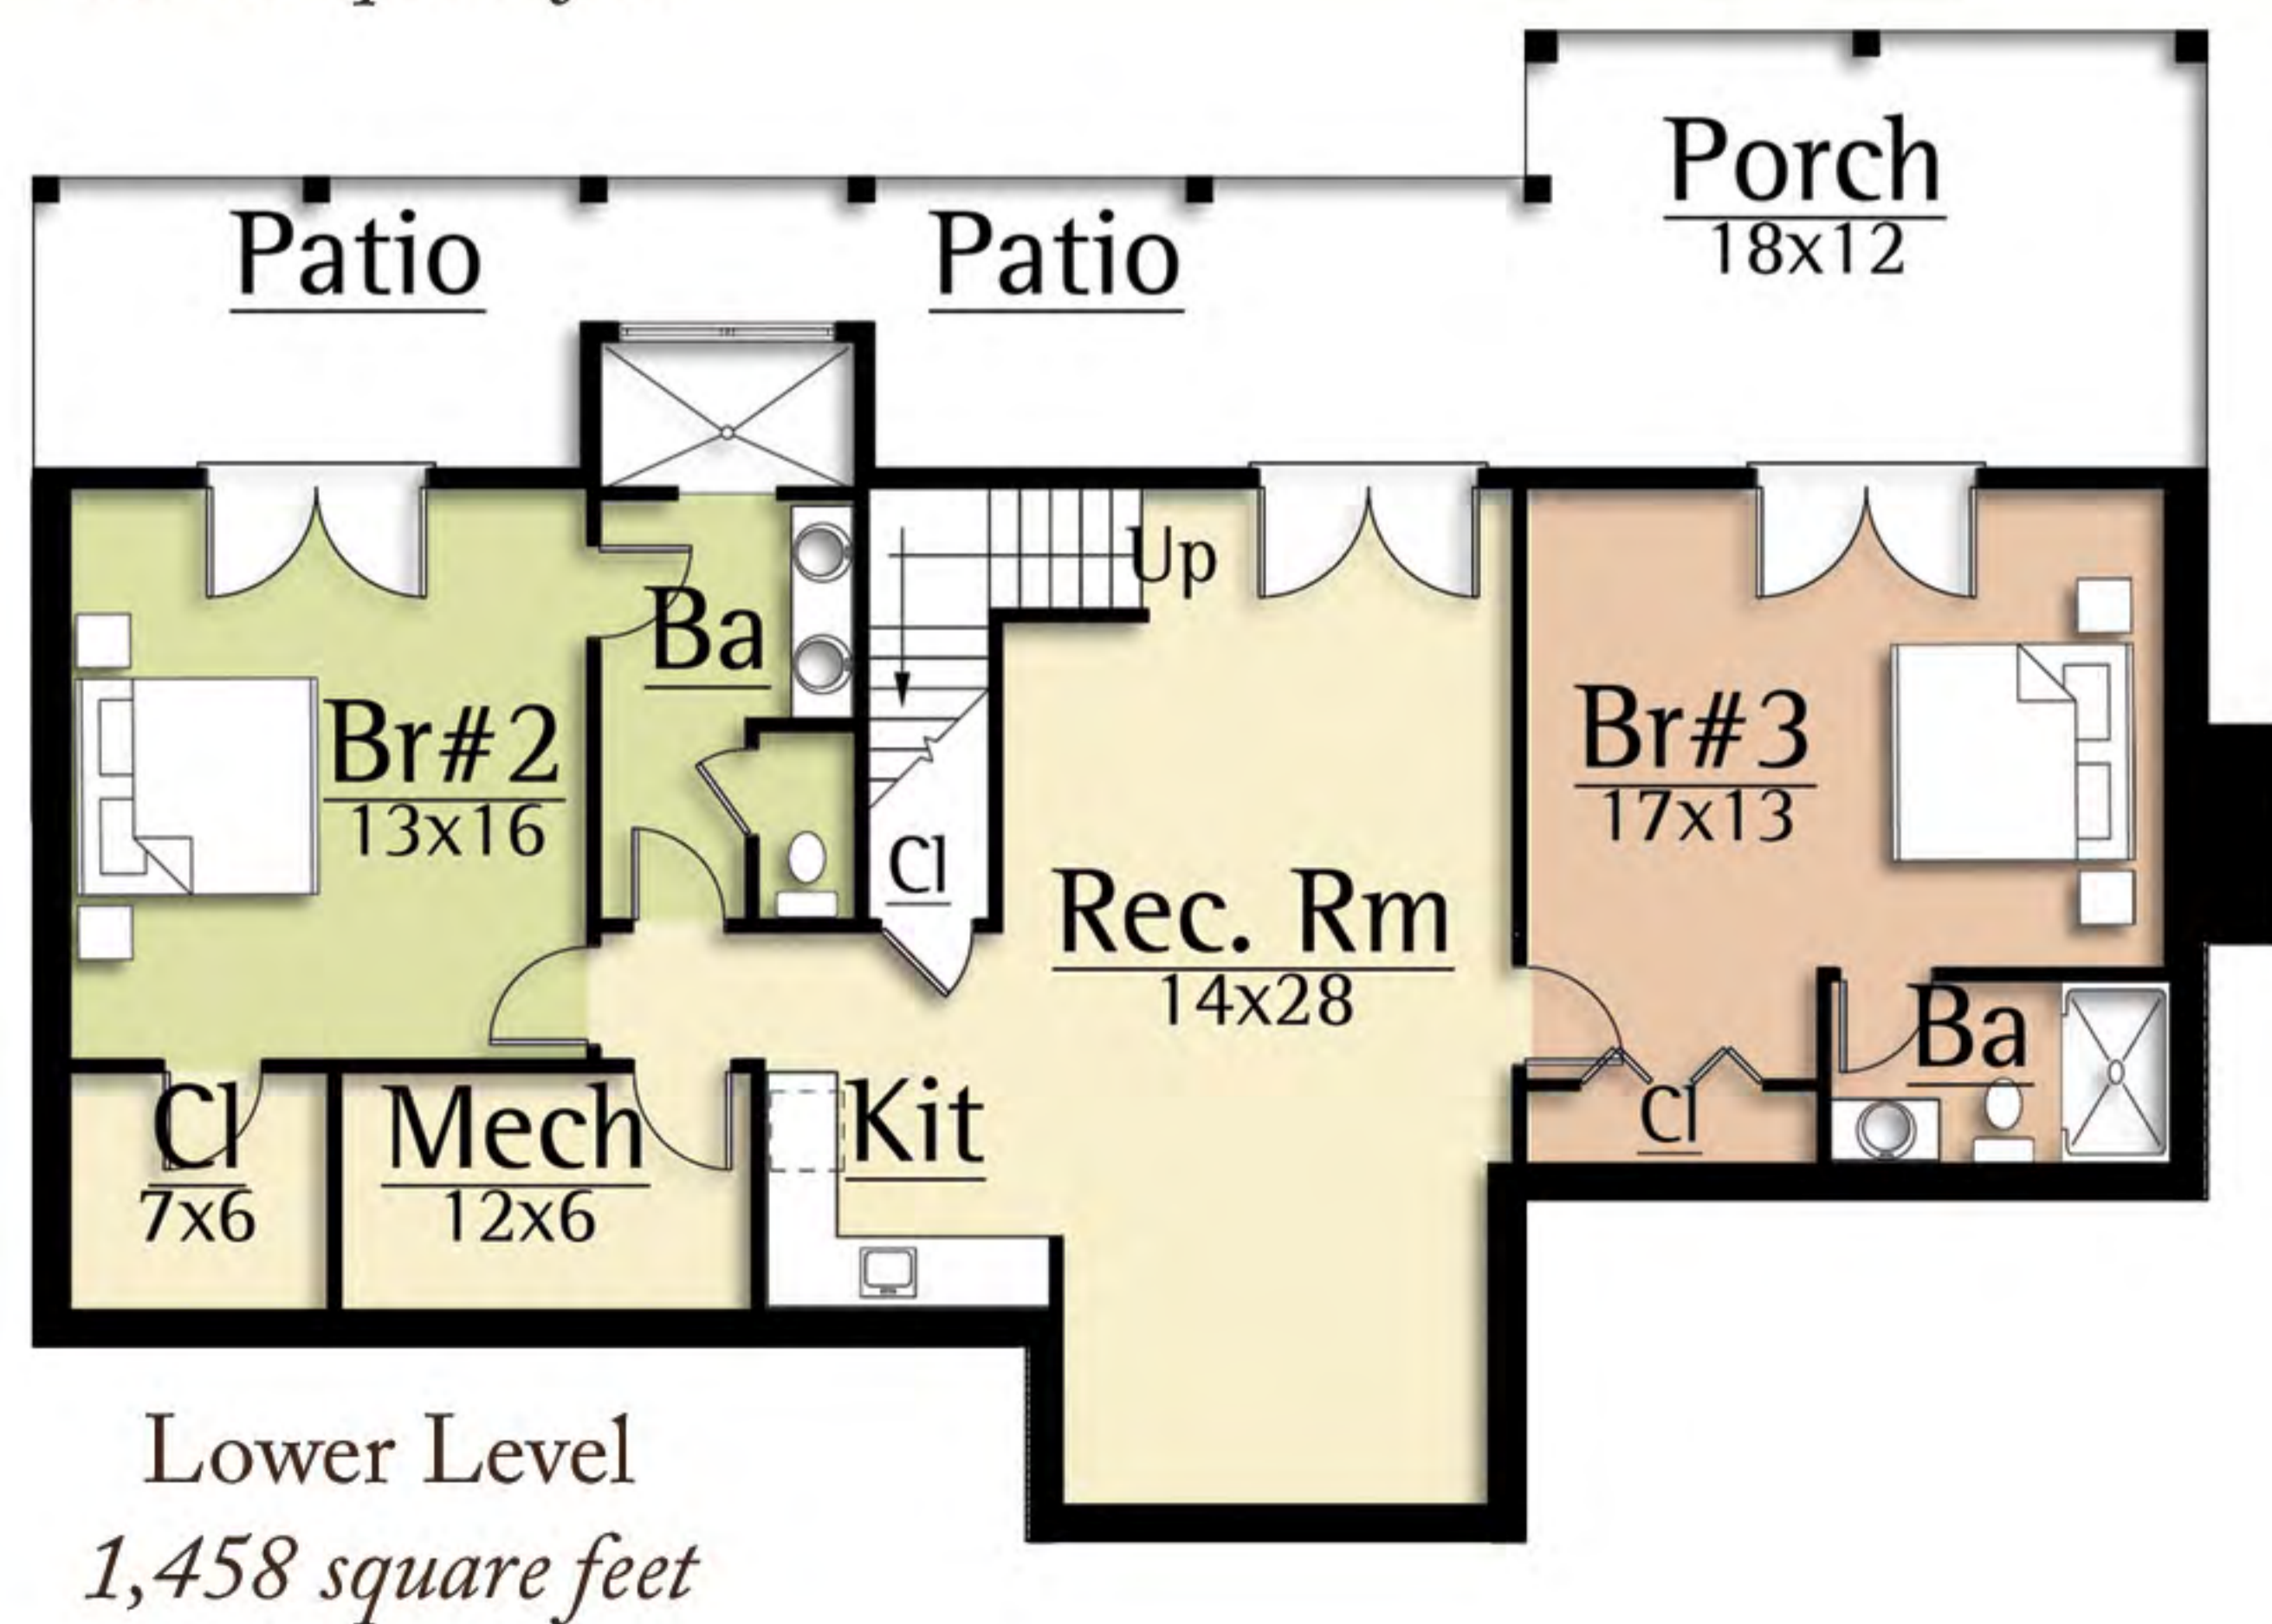

MOSSCREEK

RUSTIC AMERICAN HOME DESIGN

LONG TAIL

Copyright 2012 MossCreek
www.MossCreek.net
800.737.2166

A unique waterfowl, the Long-Tailed duck breeds in the Arctic and winters along both coasts of North America. Most of its time is spent underwater and it therefore requires a low physical profile to maintain efficiency in swimming.

The Long Tail by MossCreek is designed in a similar manner. To maximize efficiency on a sloping lot, the Long Tail is designed as a main and lower level home. The resulting low profile of the front elevation gives the home a nice cottage style appearance. The main level features an expansive Great Room/Dining/Kitchen area, with the Dining Room set into its own special area. A unique exterior door leads to a Mud Room and Laundry area for entering after a day of great outdoor fun.

LONG TAIL
2,916 total square feet

Copyright 2012 MossCreek

www.MossCreek.net • 800.737.2166