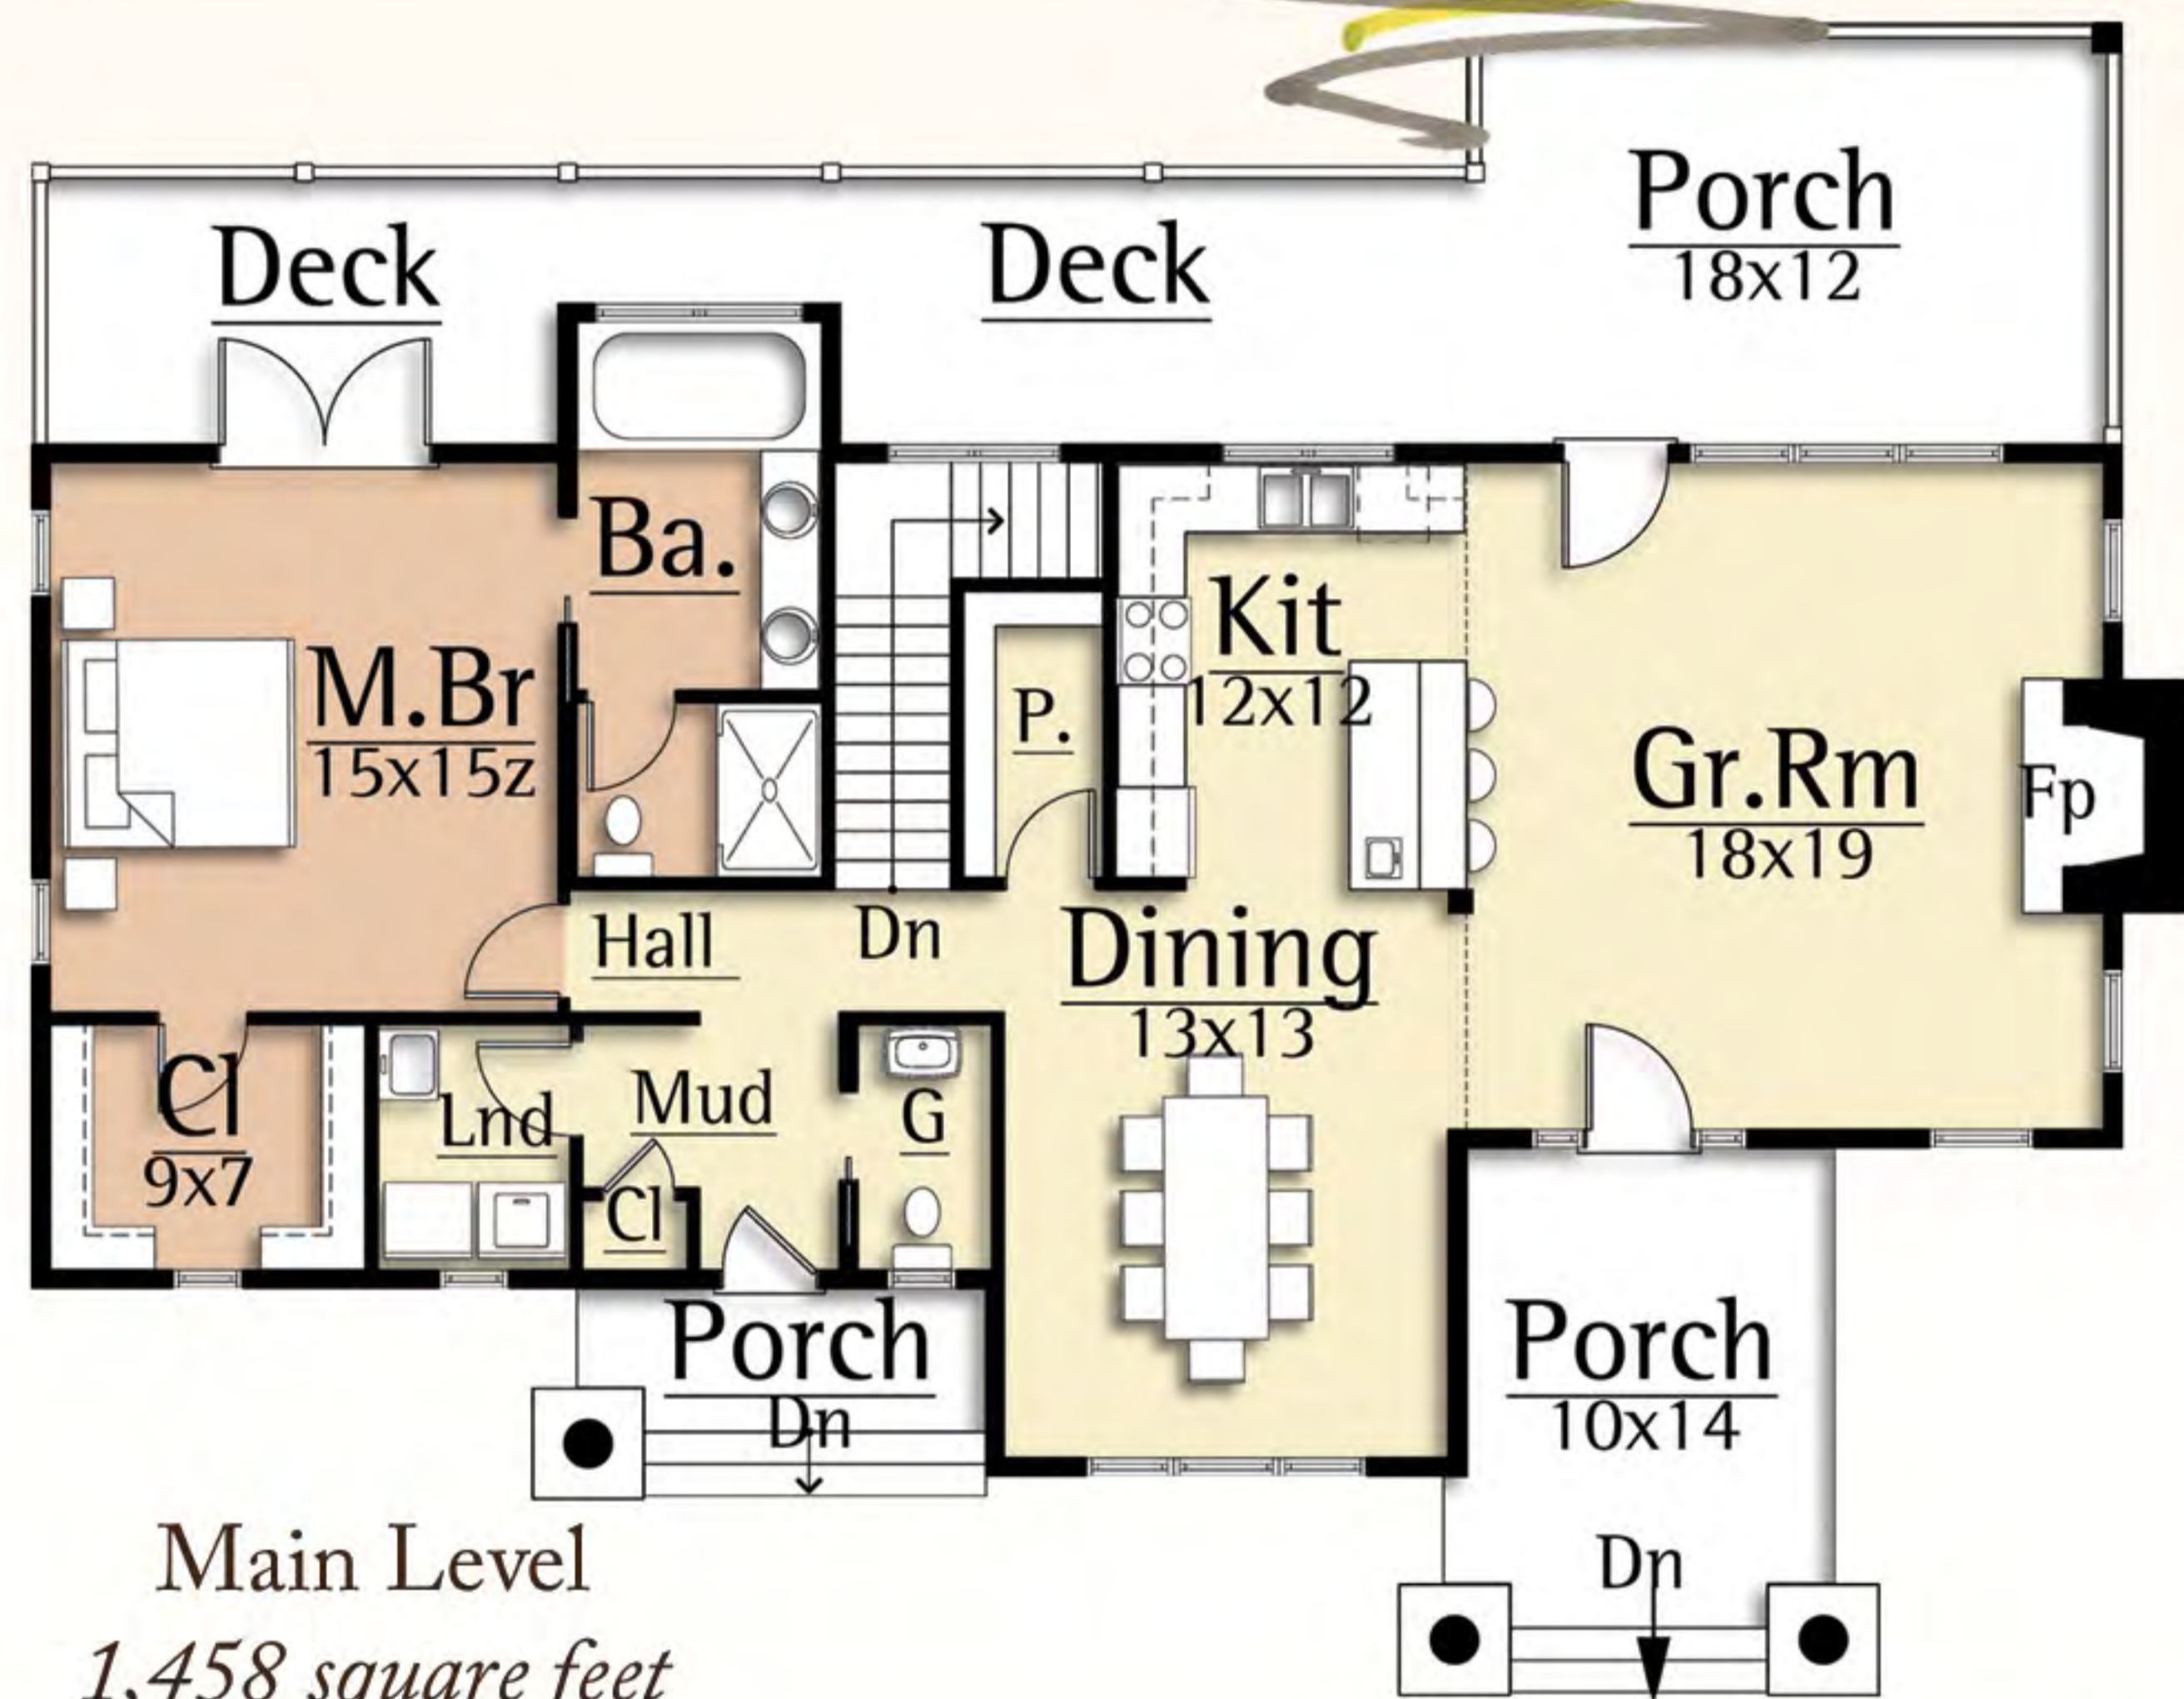

MOSSCREEK

RUSTIC AMERICAN HOME DESIGN

LONG TAIL

Copyright 2012 MossCreek
www.MossCreek.net
800.737.2166

A unique waterfowl, the Long-Tailed duck breeds in the Arctic and winters along both coasts of North America. Most of its time is spent underwater and it therefore requires a low physical profile to maintain efficiency in swimming.

The Long Tail by MossCreek is designed in a similar manner. To maximize efficiency on a sloping lot, the Long Tail is designed as a main and lower level home. The resulting low profile of the front elevation gives the home a nice cottage style appearance. The main level features an expansive Great Room/Dining/Kitchen area, with the Dining Room set into its own special area. A unique exterior door leads to a Mud Room and Laundry area for entering after a day of great outdoor fun.

LONG TAIL
2,916 total square feet

Copyright 2012 MossCreek

www.MossCreek.net • 800.737.2166