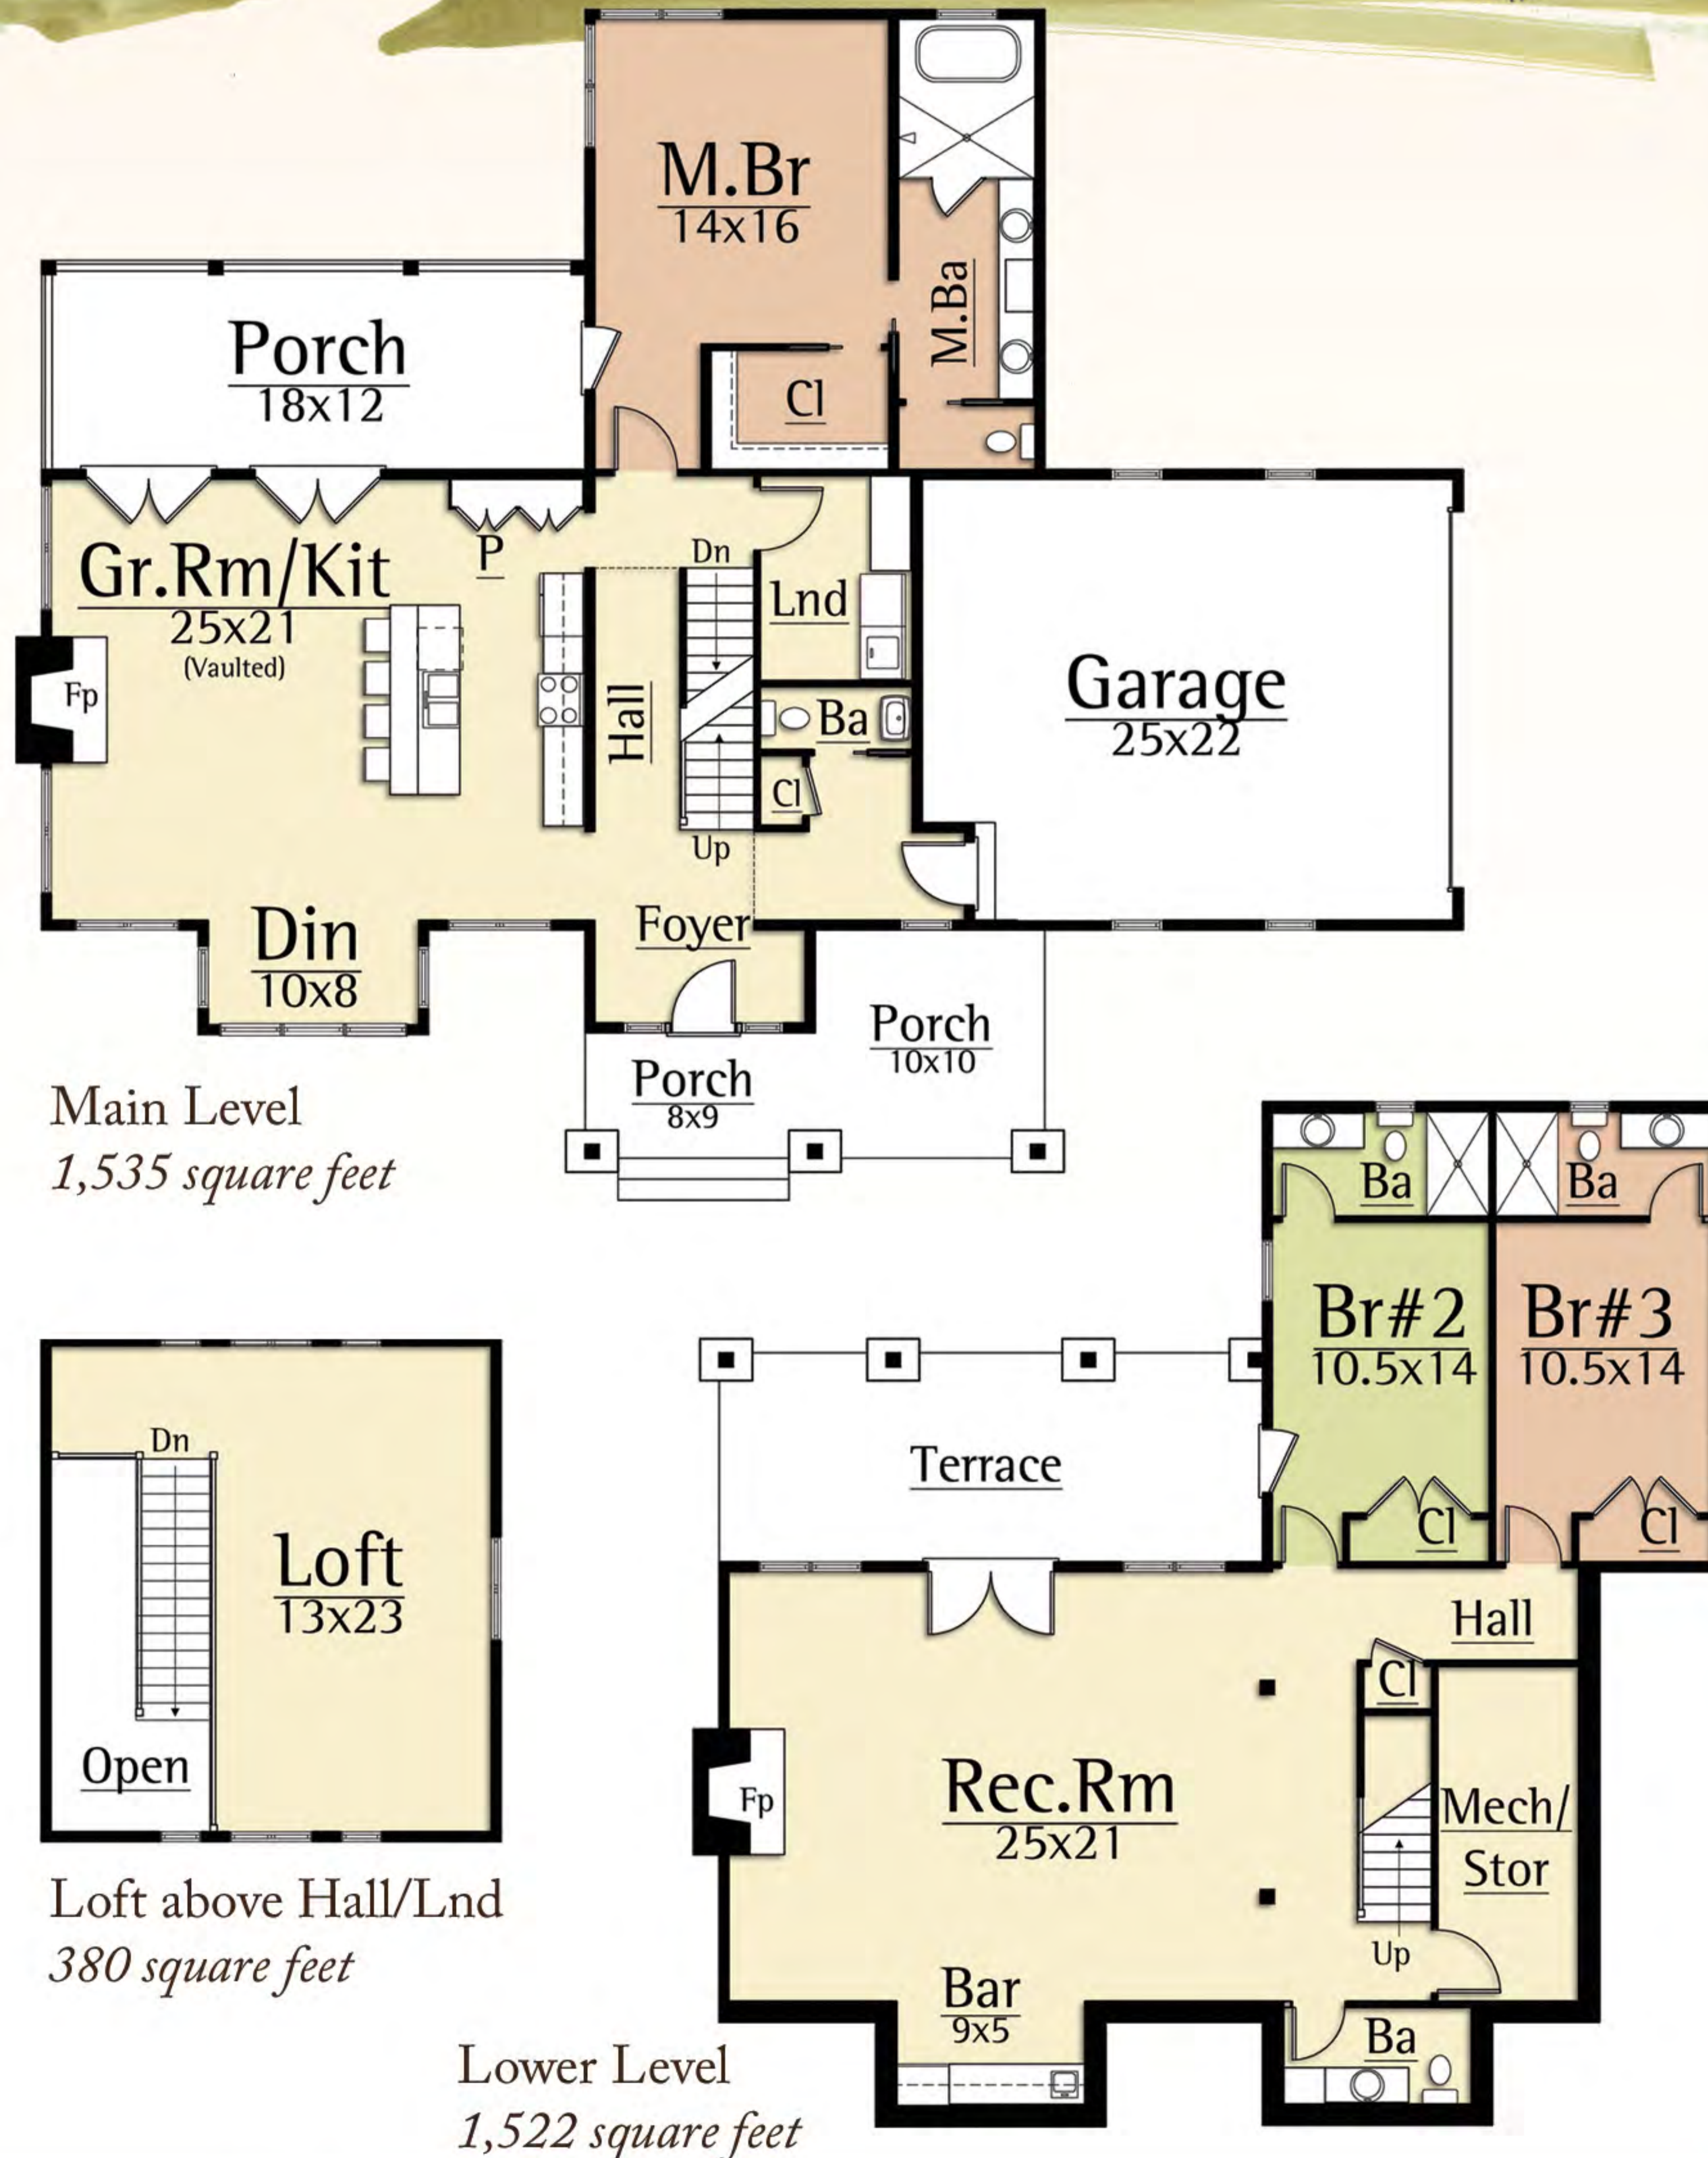

MOSSCREEK

RUSTIC AMERICAN HOME DESIGN

LUCKY STAR

Copyright 2016 MossCreek
www.MossCreek.net
800.737.2166

Rustic timbers and natural materials create relaxed two level living in the Lucky Star by MossCreek.

Designed to maximize efficiency on a sloping lot, the Lucky Star is designed as a main and lower level home. The resulting story and a half profile of the front elevation gives the home a nice cottage style appearance. The main level features an expansive Great Room/ Dining/ Kitchen area, with the Dining Room set into its own special nook.

LUCKY STAR
3,437 total square feet

Copyright 2012 MossCreek