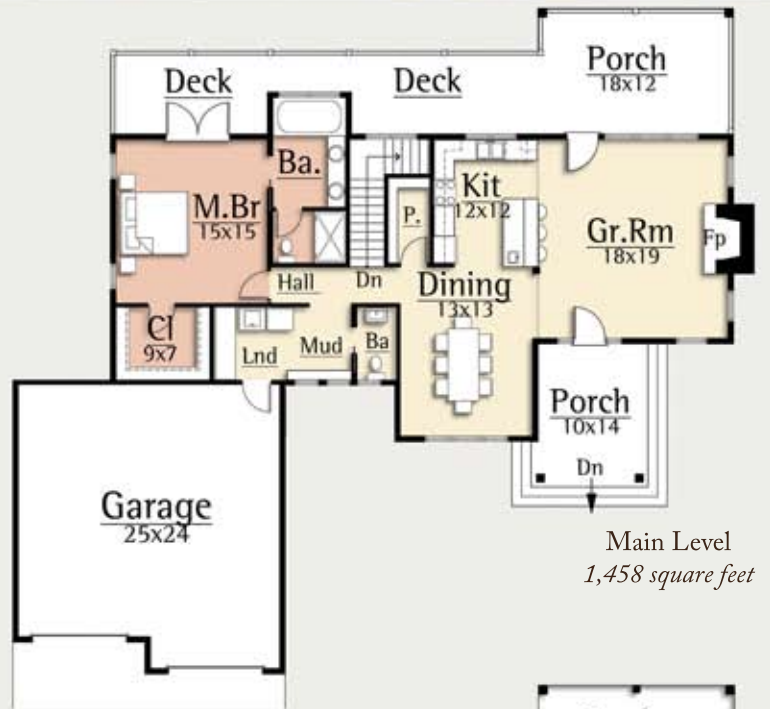

MANDOLIN II

MODERN FARMHOUSE

2,916 total square feet

3 Br, 3.5 Ba

In the height of the American Farm Era, Bill Monroe forever fused the mandolin into an original American art form known as Bluegrass.

Today, the Mandolin design by MossCreek pays homage to that history by infusing a modern living plan with a farmhouse exterior.

Designed for maximum efficiency on a sloping lot, the Mandolin is designed as a main and lower level home.

The main level features an expansive Great Room/ Dining/ Kitchen area, with the Dining Room set into its own special area. A Mud Room and Laundry area conveniently located for entering after a day of great outdoor fun.

The lower level features two full Bedroom suites, a large Rec Room and Kitchenette. A perfect layout for family and visiting guests.

MODERN HOME DESIGN

www.MossCreekModern.com - 800.737.2166