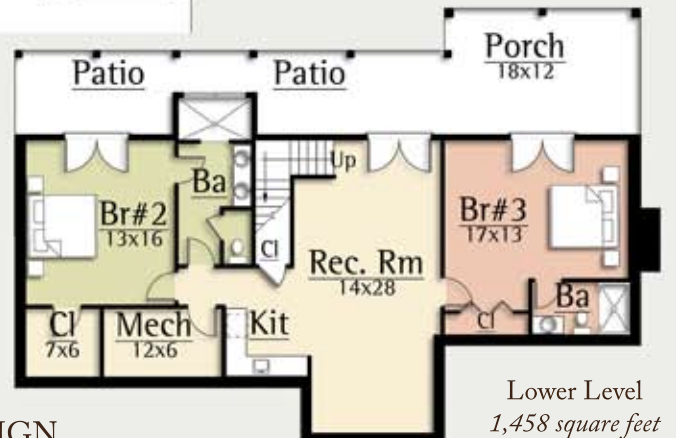

MANDOLIN II

MODERN FARMHOUSE

2,916 total square feet

3 Br, 3.5 Ba

In the height of the American Farm Era, Bill Monroe forever fused the mandolin into an original American art form known as Bluegrass.

Today, the Mandolin design by MossCreek pays homage to that history by infusing a modern living plan with a farmhouse exterior.

Designed for maximum efficiency on a sloping lot, the Mandolin is designed as a main and lower level home.

The main level features an expansive Great Room/ Dining/ Kitchen area, with the Dining Room set into its own special area. A Mud Room and Laundry area conveniently located for entering after a day of great outdoor fun.

The lower level features two full Bedroom suites, a large Rec Room and Kitchenette. A perfect layout for family and visiting guests.

MODERN HOME DESIGN

www.MossCreekModern.com - 800.737.2166