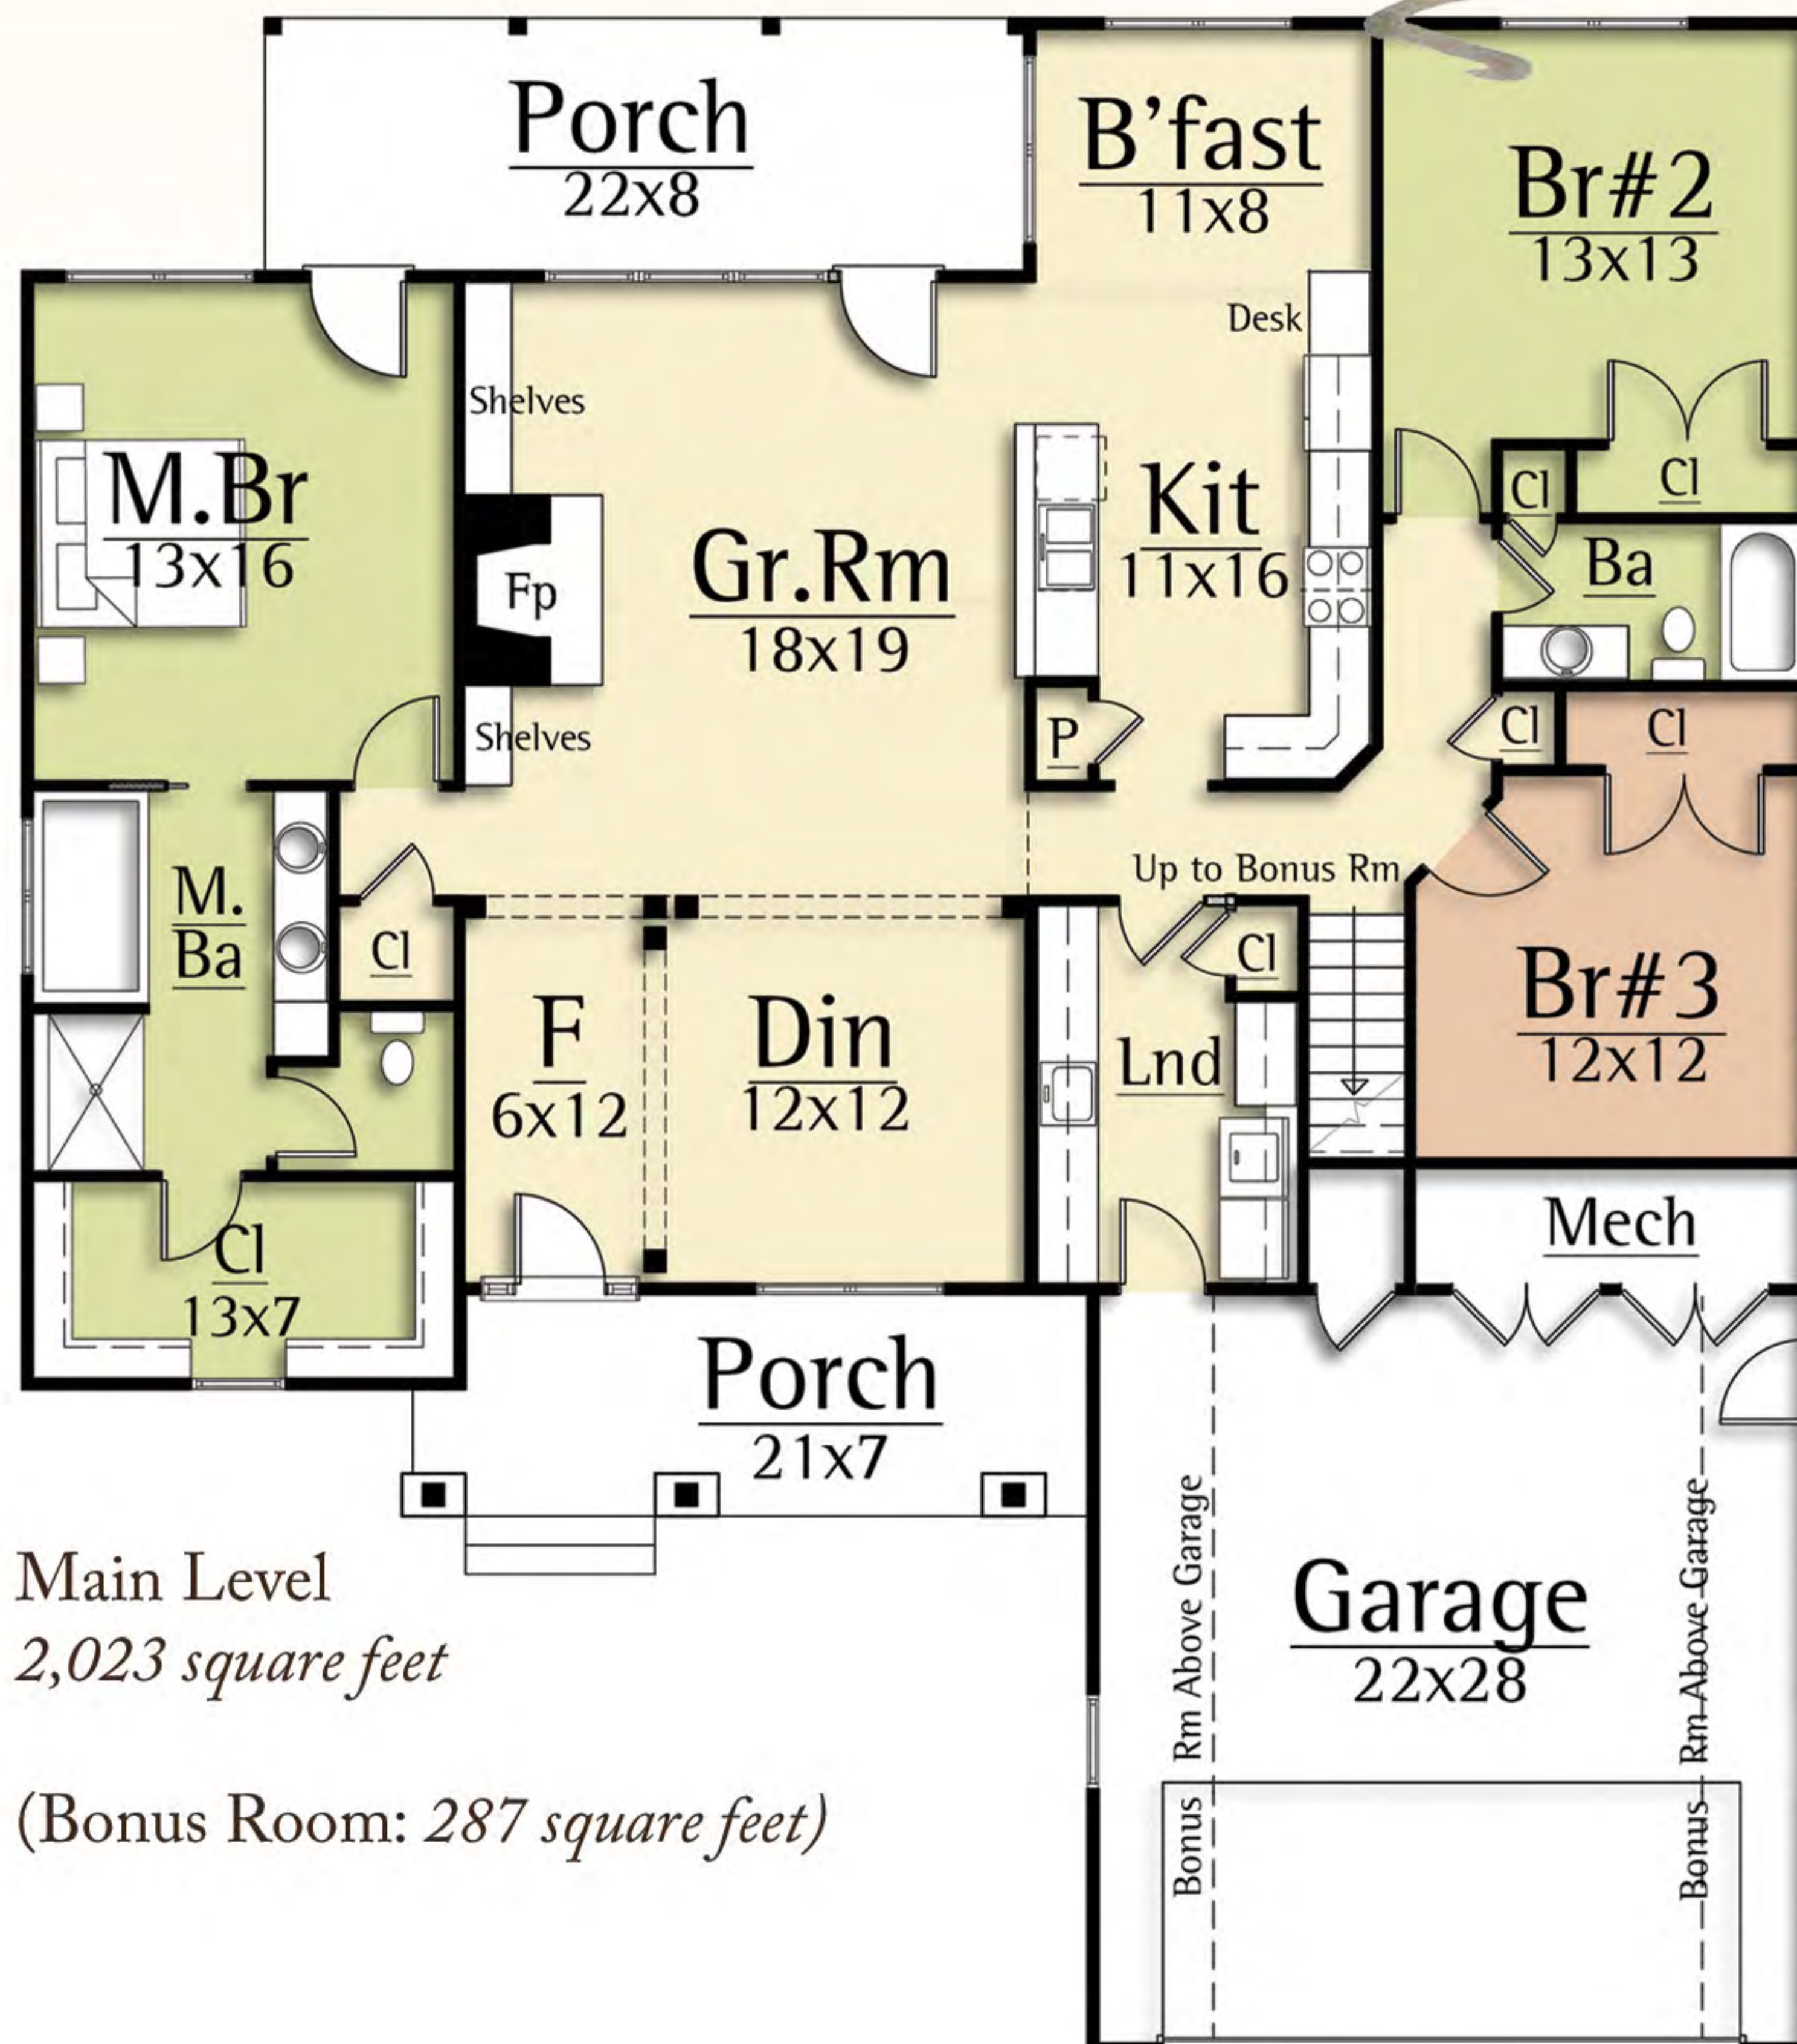

# MOSSCREEK

RUSTIC AMERICAN HOME DESIGN

# TERRA

Copyright 2016 MossCreek  
www.MossCreek.net  
800.737.2166

Rustic timbers and natural materials create relaxed one level living in the Terra by MossCreek.

The Terra features:

- One level living
- Generous front porch
- Vaulted rooms throughout
- Large master suite
- Breakfast room
- 3 bedrooms / 2 baths
- Large laundry room
- Large fireplace in great room
- Large glass in great room
- Attached 2 car garage
- Bonus room above garage

**TERRA**  
2,023 total square feet

Copyright 2012 MossCreek

www.MossCreek.net • 800.737.2166