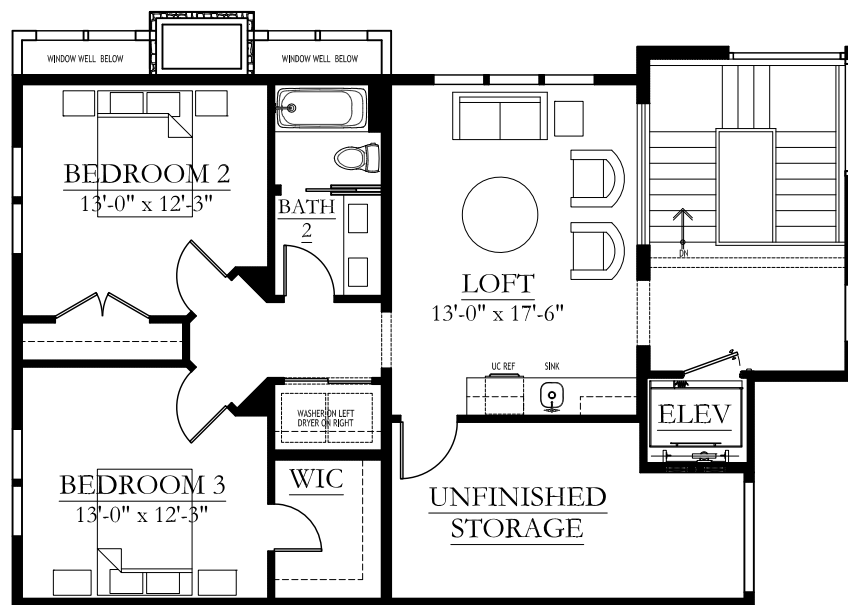

MAIN LEVEL
2,176 SQ. FT.

UPPER LEVEL
893 SQ. FT.

The Ramble - Lot 412

Not to Scale | May 18, 2021 | ©C3 Studio, LLC
TOTAL CONDITIONED = 3,069 SQ. FT.